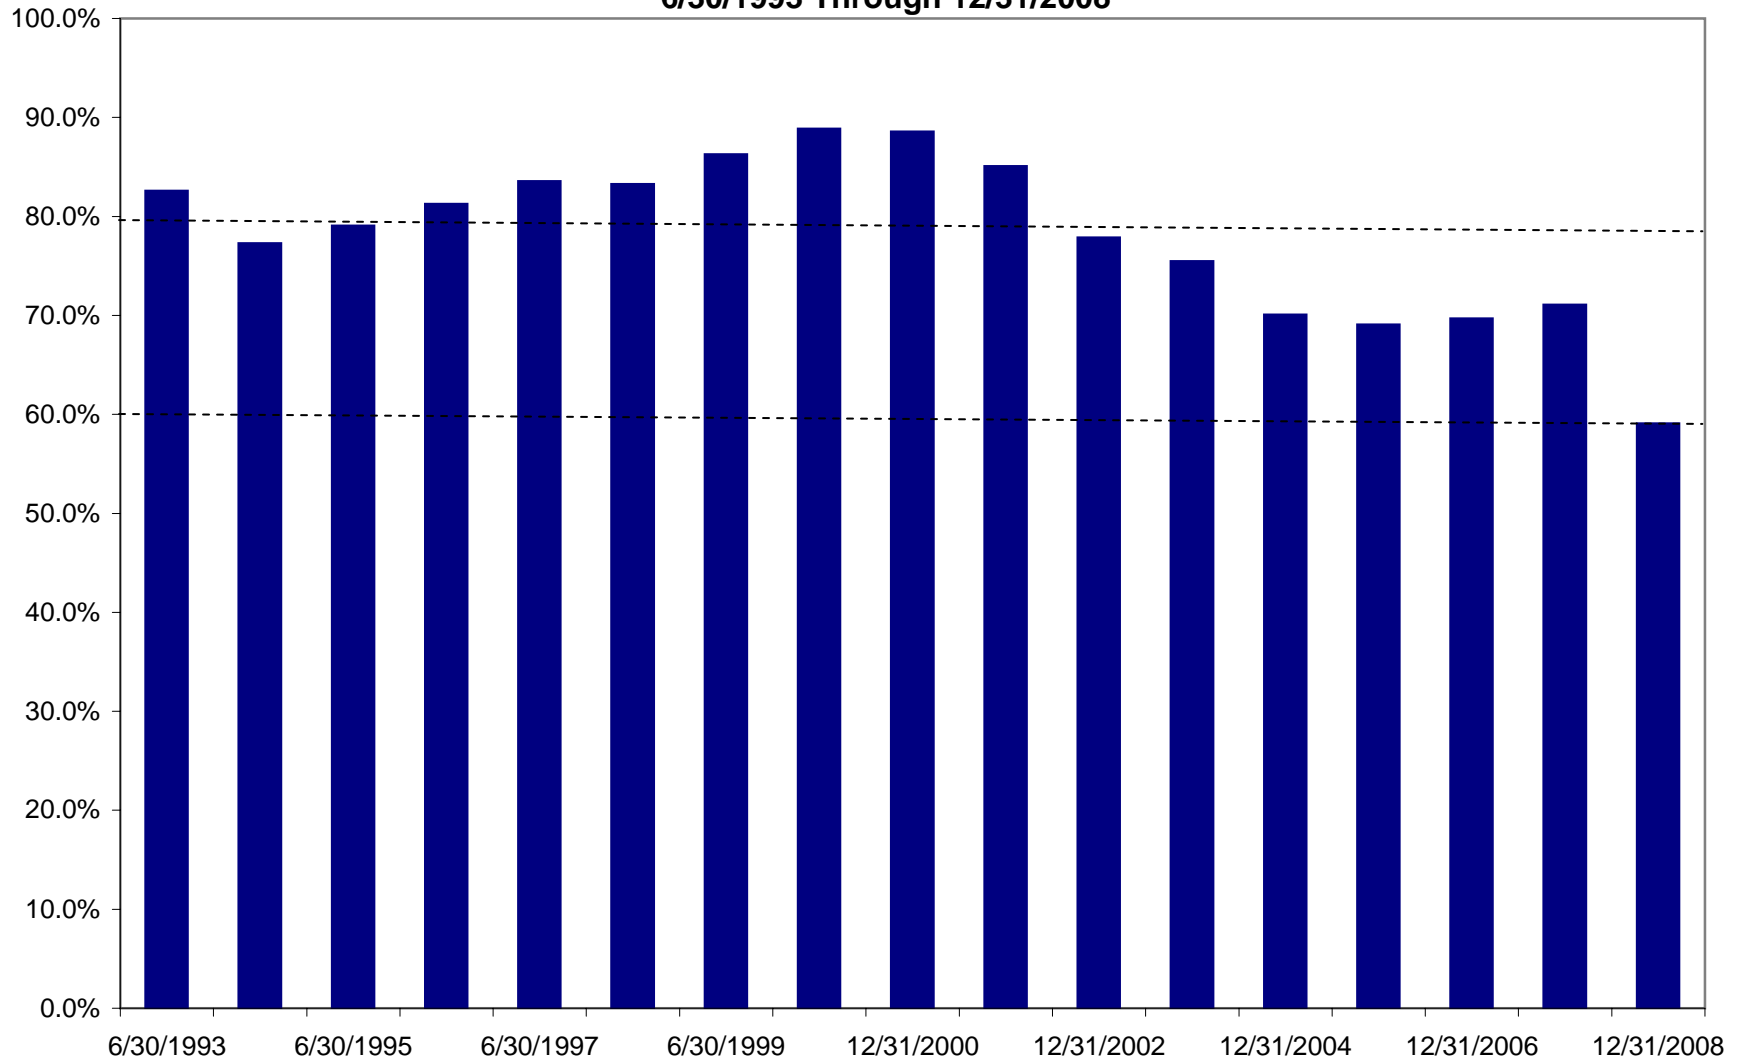

**Kansas Public Employees Retirement System
History of KPERS Total System Funded Ratio
6/30/1993 Through 12/31/2008**

**Kansas Public Employees Retirement System
History of KPERS Total System UAL
6/30/1993 Through 12/31/2008**